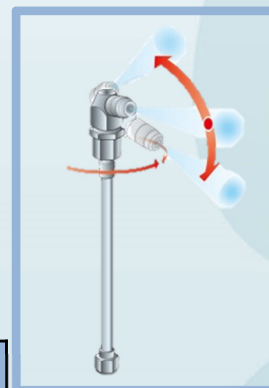

TASCO A/C WASHER

Item No: TA352MT-EXP
(400W model) JPY 100,000
~ Preserve Good Air Quality ~

Made in Japan

(Set contents)

Amount of water:
5.8L / min (50Hz)
7.0L / min (60Hz)

The mega water volume enhances cleaning action and removes all impossible dirt and stains.

Big Regulating Valve
 Easy to adjust
(6 level)

Big Adjustable nozzle.
 Attacks every corner

Item No	TA352MT-EXP
Dimensions/ Weight	342 × 290 × 220 mm / 15.4 kg
Voltage	220 V
Motor output	400 W
Max pressure	3.5 Mpa / 507 psi
Max suction	5.8L / min (50Hz) 7.0L / min (60Hz)
Mechanism	Dial adjustment type
Discharge hose	φ8.5×10 m
Set contents	Grip / Ball valve / Nozzle Water residual hose Water supply hose Spraying hose assembly